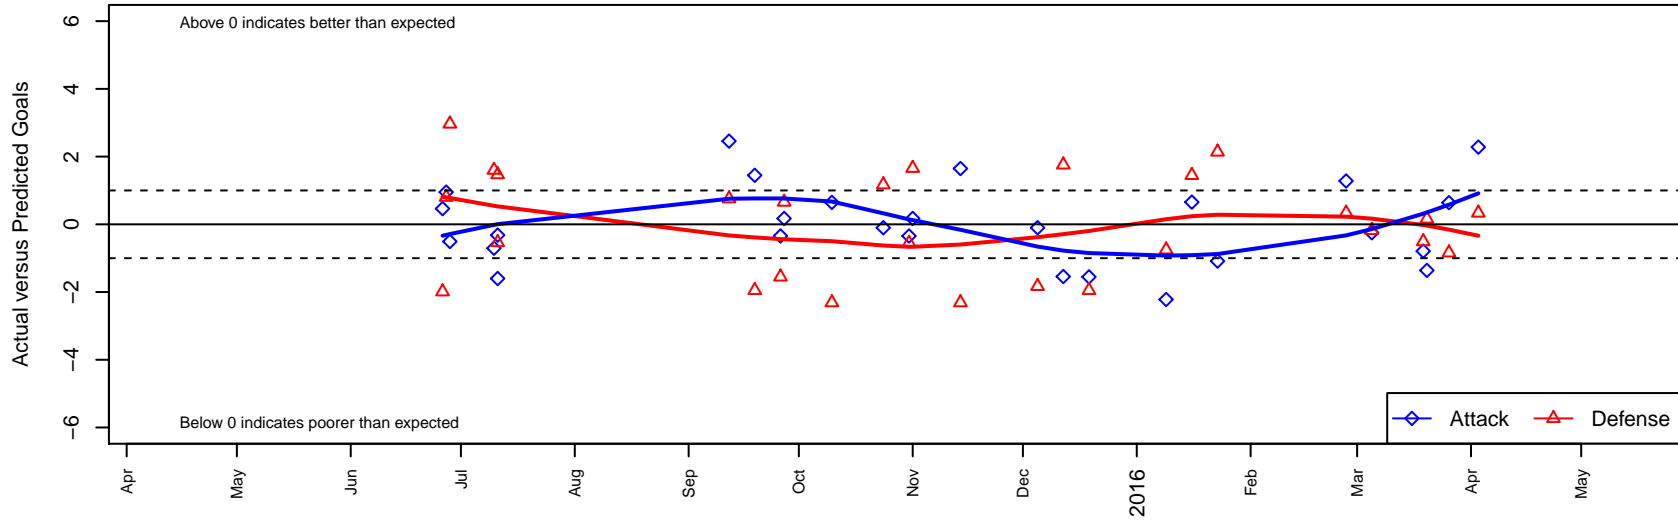

MIFC Panthers G04

Mercer Island FC
 Mercer Island, WA
 G04 total strength=238
 attack=0.19 defense=0.11
 fall league = NPSL Div 1 U11
 spr league = Spr NPSL Div 2 U11
 notes= Rigby 2015

alt names used:
 MIFC – GU11 – A
 MIFC – GU11 – A
 MIFC GU11 MIFC Panthers '04 135/Rigby
 MIFC GU11 Panthers 04 135 /Rigby
 MIFC Panthers '04

Venues played:
 2015 RVS Classic GU11
 2015 Seattle United Cup GU11
 2015 NPSL Division 1 U11
 2015 Founders Cup G04
 2015 Spr NPSL Division 2 U11

MIFC Panthers G04
 Dots are actual minus expected GF (blue circles) and GA (red triangles).
 Blue line is smoothed change in attack strength. Red is smoothed change in defense strength.

**attack and defense variance (black dot)
relative to other teams
and top 10 in region**

**attack and defense rating
relative to others at age
and all opponents in last 13 months**

Performance relative to 13 month average