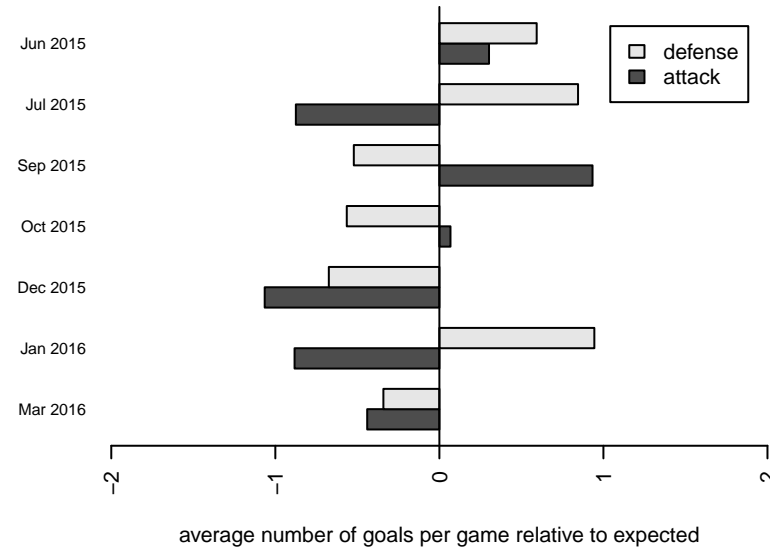

Performance relative to 13 month average