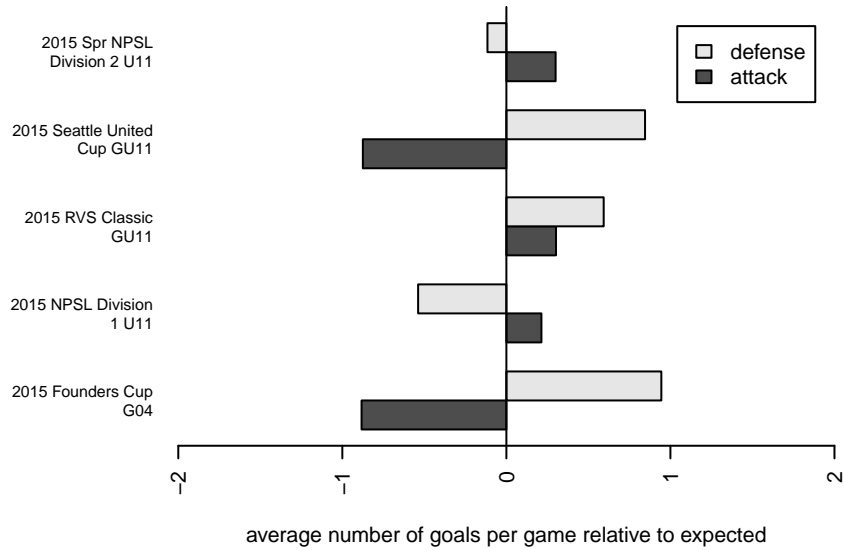

MIFC Panthers G04

Mercer Island FC
 Mercer Island, WA
 G04 total strength=238
 attack=0.19 defense=0.11
 fall league = NPSL Div 1 U11
 spr league = Spr NPSL Div 2 U11
 notes= Rigby 2015

alt names used:
 MIFC – GU11 – A
 MIFC – GU11 – A
 MIFC GU11 MIFC Panthers '04 135/Rigby
 MIFC GU11 Panthers 04 135 /Rigby
 MIFC Panthers '04

Venues played:
 2015 RVS Classic GU11
 2015 Seattle United Cup GU11
 2015 NPSL Division 1 U11
 2015 Founders Cup G04
 2015 Spr NPSL Division 2 U11

MIFC Panthers G04
 Dots are actual minus expected GF (blue circles) and GA (red triangles).
 Blue line is smoothed change in attack strength. Red is smoothed change in defense strength.

**attack and defense variance (black dot)
relative to other teams
and top 10 in region**

**attack and defense rating
relative to others at age
and all opponents in last 13 months**

Performance relative to 13 month average