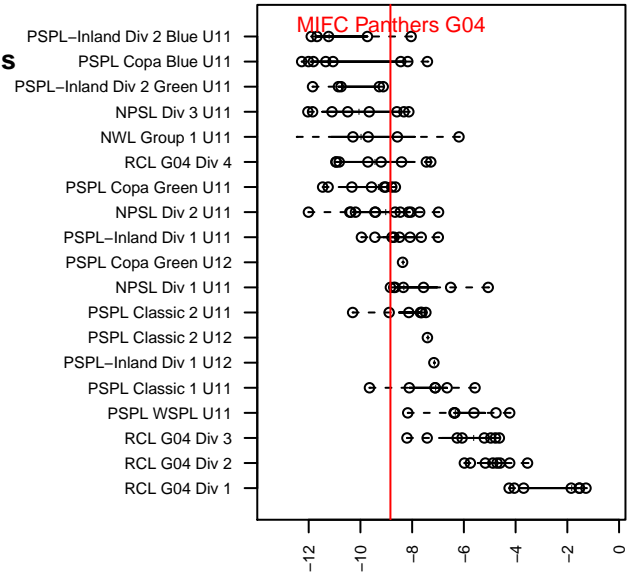

MIFC Panthers G04

Mercer Island FC
 Mercer Island, WA
 G04 total strength=238
 attack=0.19 defense=0.11
 fall league = NPSL Div 1 U11
 spr league = Spr NPSL Div 2 U11
 notes= Rigby 2015

alt names used:
 MIFC – GU11 – A
 MIFC – GU11 – A
 MIFC GU11 MIFC Panthers '04 135/Rigby
 MIFC GU11 Panthers 04 135 /Rigby
 MIFC Panthers '04

Venues played:
 2015 RVS Classic GU11
 2015 Seattle United Cup GU11
 2015 NPSL Division 1 U11
 2015 Founders Cup G04
 2015 Spr NPSL Division 2 U11

MIFC Panthers G04
 Dots are actual minus expected GF (blue circles) and GA (red triangles).
 Blue line is smoothed change in attack strength. Red is smoothed change in defense strength.

**attack and defense variance (black dot)
relative to other teams
and top 10 in region**

**attack and defense rating
relative to others at age
and all opponents in last 13 months**

Performance relative to 13 month average